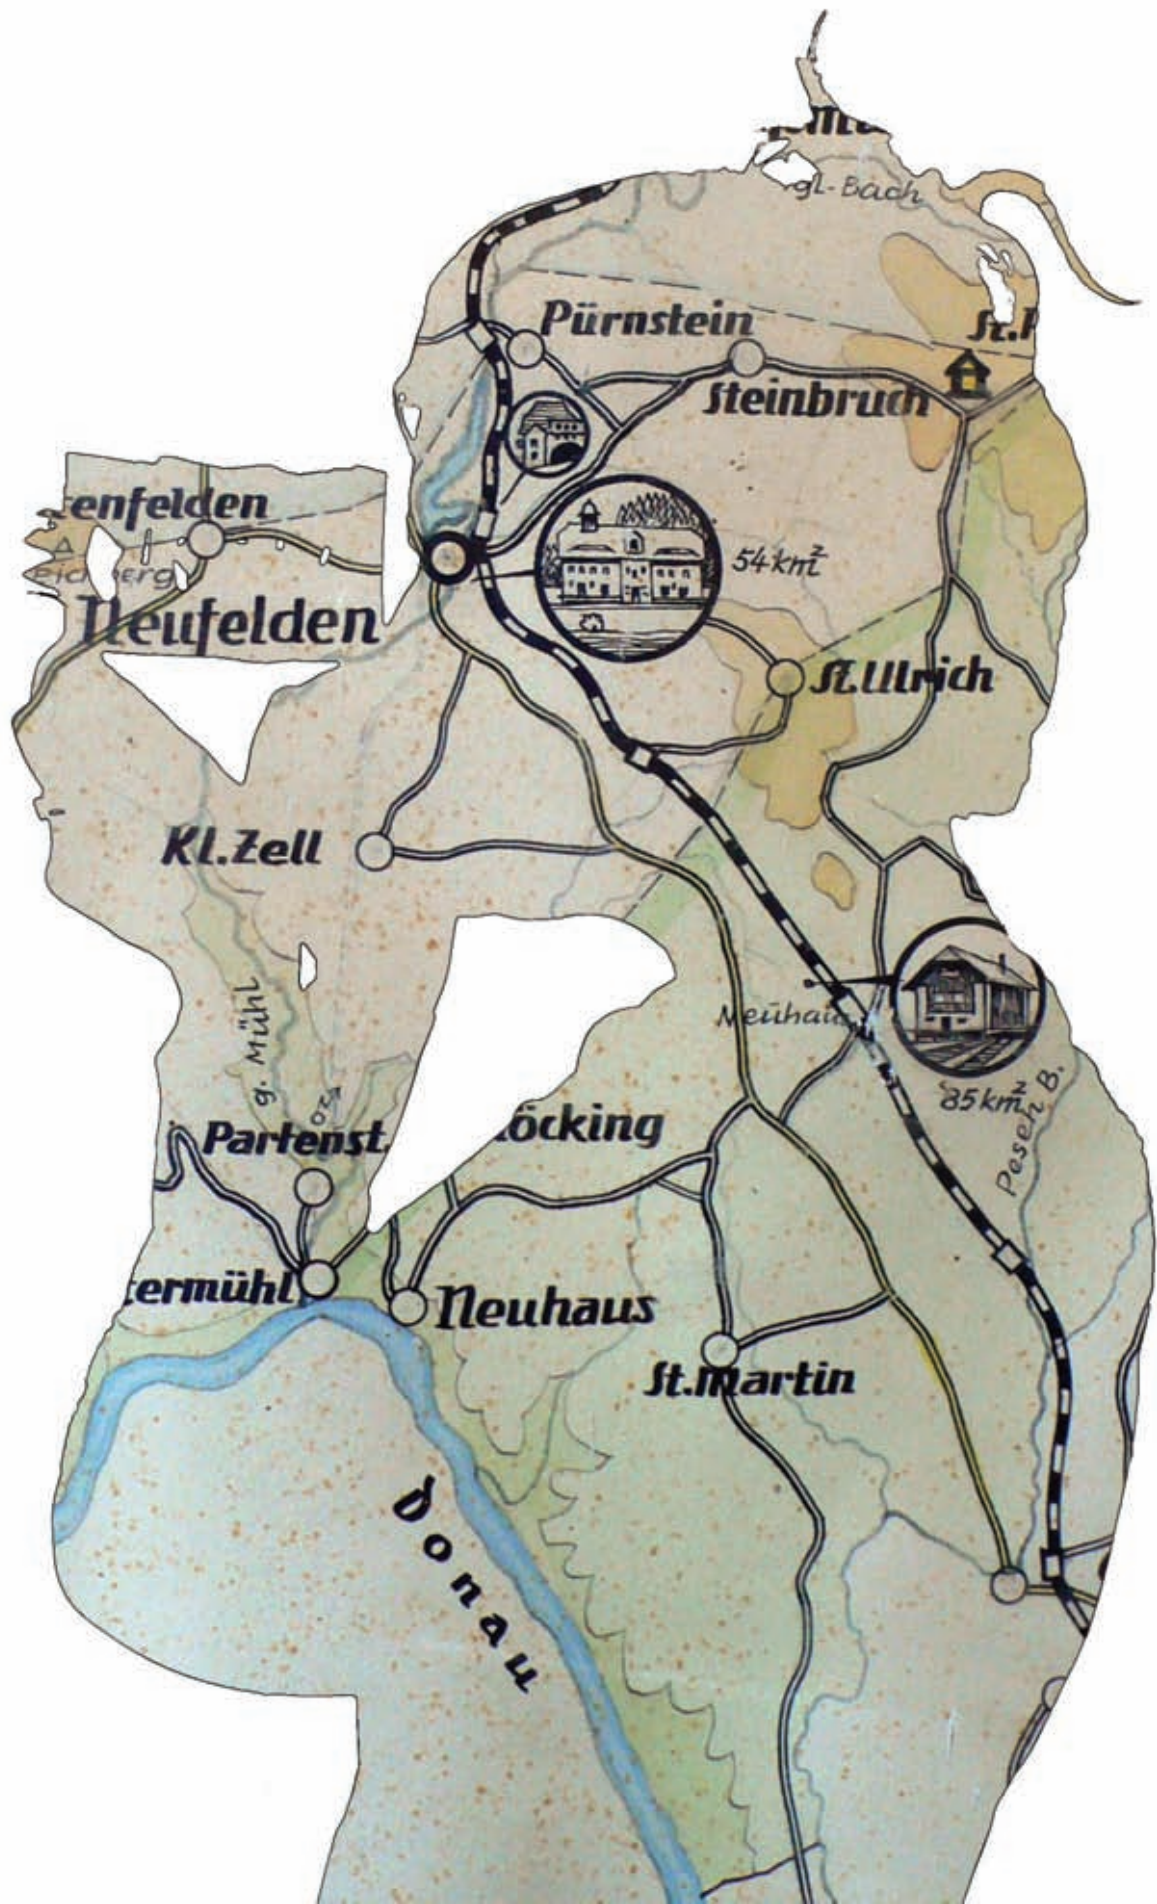

WORMS

WORMS

Emmanuelle Waeckerle

soaking in my surroundings

Artist in heaven
Neufelden 04/06

maplagerhaus
boatgrunberg
concretegrey
concretelump
concretescratch
earthdry
earthspring
glassrust
granit
grassnew
groundlagerhaus
groundwoods
leavesdry
leaveswet
metalblue
mossground
mossmattress
pinetree
plastictube
roadcountry
rootsdark
rootsspring
snowlast
trained
tyretower
wallcrack
wallcrumbling
waterclear
waterrush
watershallow
watersoft
waterstagnant
waterstill
waterstreak
windrushroses
woodmold
woodplank
woodstage
woodstain