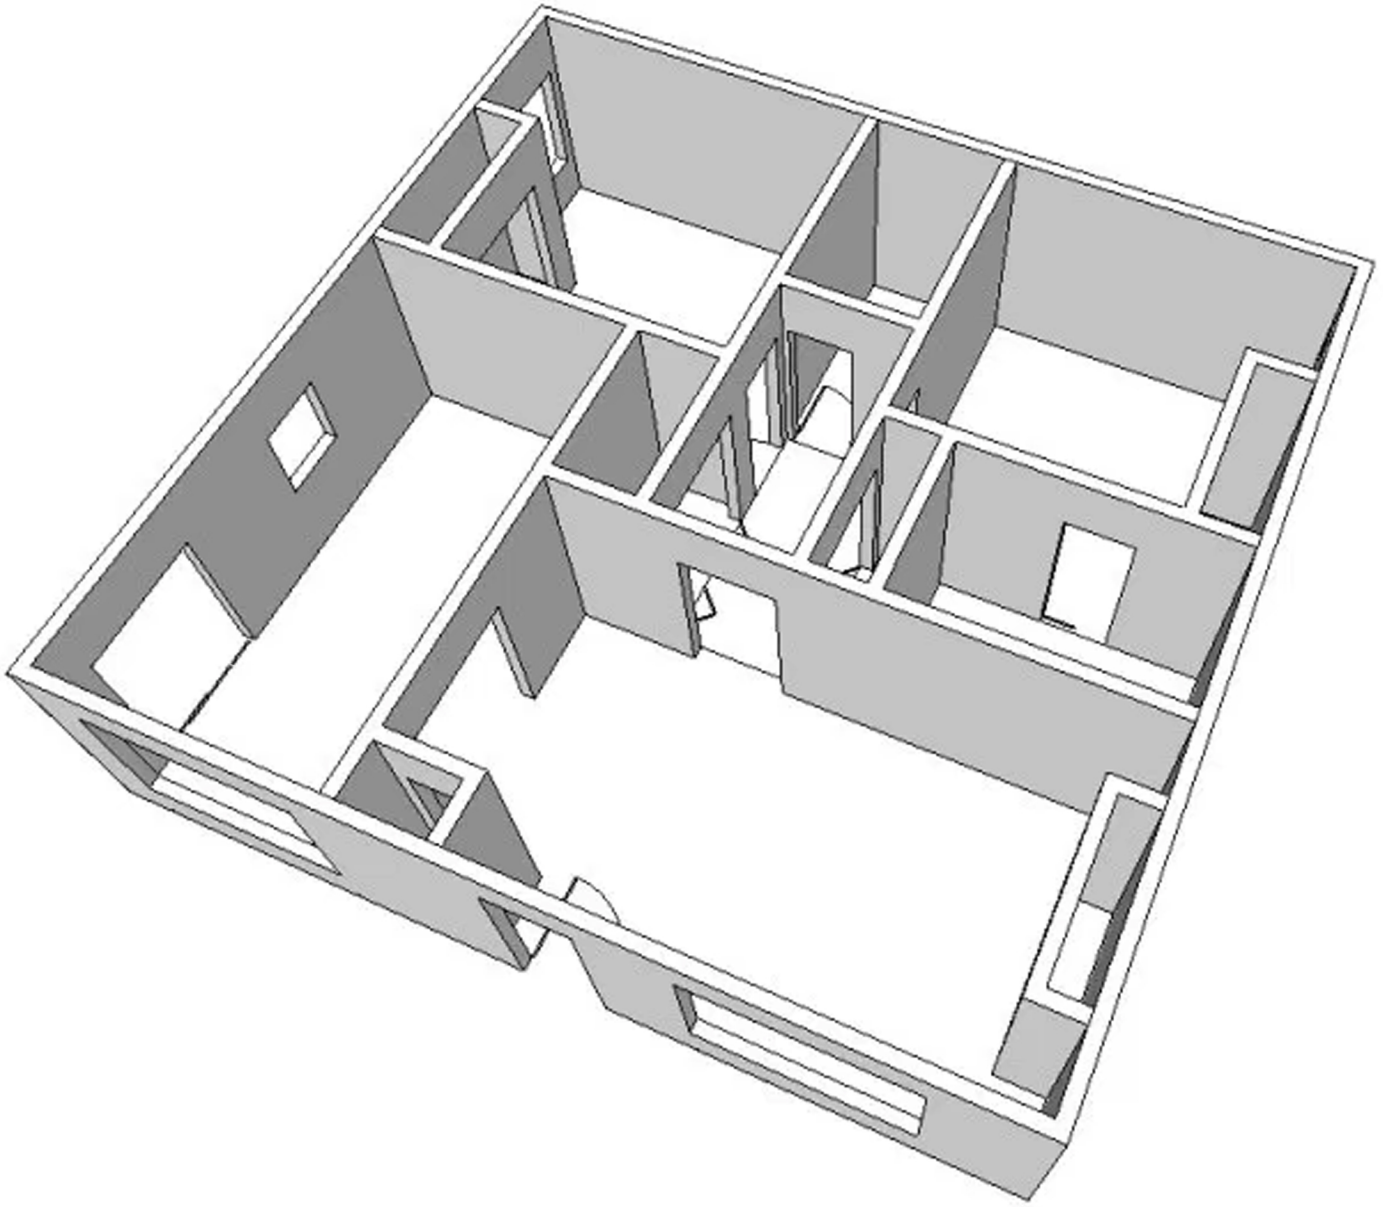

ASSEMBLY

LOCATION SHOW

SEPTEMBER WED 27TH - TUES 3RD
THE HORSEBRIDGE CENTRE, WHITSTABLE
PRIVATE VIEW THURS 28TH 6.30PM - 8.30PM

A R T A B O U T T H I N G S